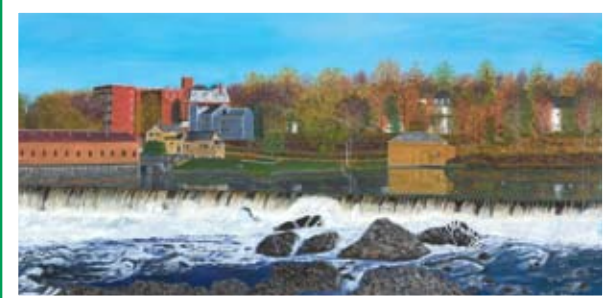

To have your order shipped, please add **\$22.95**.

shown on front:

The Spalding House, 16 x 20
\$195.00

Pawtucket Falls, 18 x 36
\$350.00

Mark Romanowsky and Lowell Parks & Conservation Trust *present*

A special collection of Fine Art Prints reflecting Local Scenes within Lowell, the Surrounding Area, and the Eastern Seaboard.

The Lowell Parks & Conservation Trust (LP&CT) is pleased to offer an innovative fundraising program featuring the work of Mark Romanowsky.

Mark has generously worked over the past three years to create a series of paintings featuring the Special Places of Lowell, as well as scenes from the Surrounding Area and throughout the Eastern Seaboard, including Nova Scotia. Many of Mark's Lowell paintings feature properties protected through LP&CT's urban land protection program.